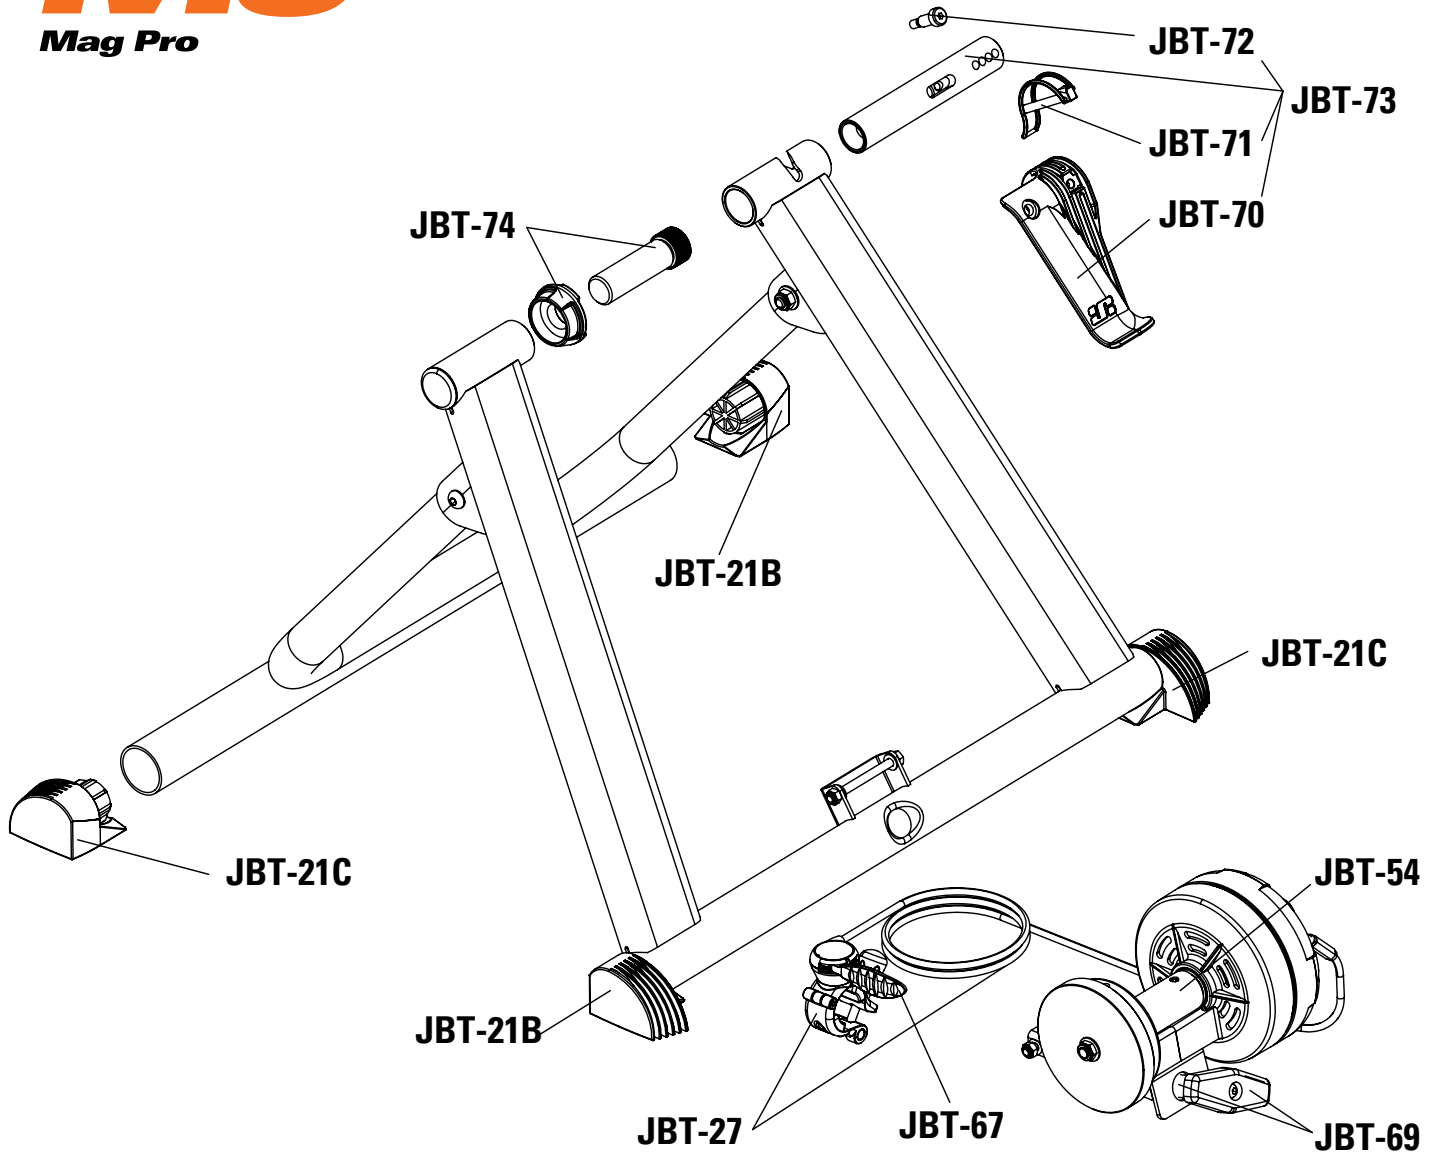

M5-PRO - TRAINER PARTS	
ITEM CODE	DESCRIPTION
JBT-70	JB SQR Lever - Black Nylon
JBT-71	JB SQR Linch Pin - Shaft Locking Pin With Spring Retainer
JBT-72	JB SQR Shoulder head bolt – Spiral Slot Bolt
JBT-73	JB SQR Lever Assembly With Barrel nut, Shoulder Head Bolt, Linch Pin & SQR lever
JBT-74	JB Threaded Adjustment Bolt Assembly With Locking Ring – Non Drive Side
JBT-21B	JB Foot For Trainer Base - Finned Design (LH)
JBT-21C	JB Foot For Trainer Base - Finned Design (RH)
JBT-22	JB Skewer For Trainer (not Pictured)
JBT-27	JB Remote Lever For MagPro With Cable
JBT-54	JB Resistance unit assembly (M1 Pro & M5 Pro)
JBT-67	M1 Pro Thumb Shift Levers
JBT-69	JB Resistance unit adjustment Bolt w' Lock nut and knob (Fluid/Mag)