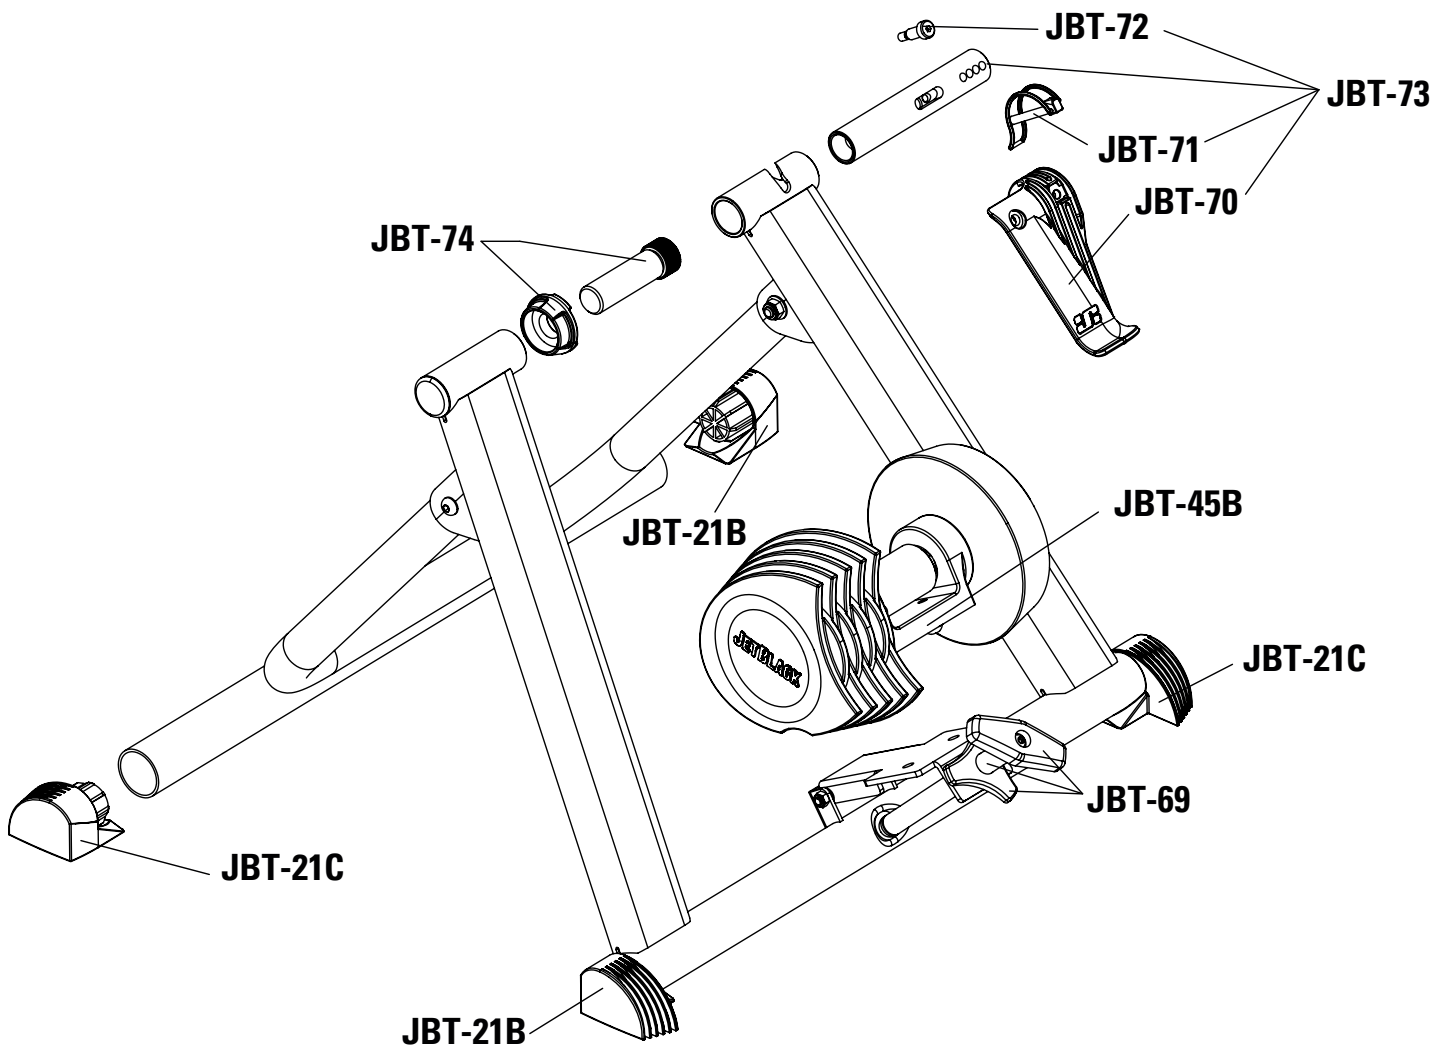

Z1-PRO FLUID - TRAINER PARTS

ITEM CODE	DESCRIPTION
JBT-70	JB SQR Lever - Black Nylon
JBT-71	JB SQR Linch Pin - Shaft Locking Pin With Spring Retainer
JBT-72	JB SQR Shoulder head bolt – Spiral Slot Bolt
JBT-73	JB SQR Lever Assembly With Barrel nut, Shoulder Head Bolt, Linch Pin & SQR lever
JBT-74	JB Threaded Adjustment Bolt Assembly With Locking Ring – Non Drive Side
JBT-21B	JB Foot For Trainer Base - Finned Design (LH)
JBT-21C	JB Foot For Trainer Base - Finned Design (RH)
JBT-22	JB Skewer For Trainer (not Pictured)
JBT-45B	JB Z1-Pro resistance unit assembly (Z1-Pro Fluid)
JBT-69	JB Resistance unit adjustment Bolt w' Lock nut and knob (Fluid/Mag)