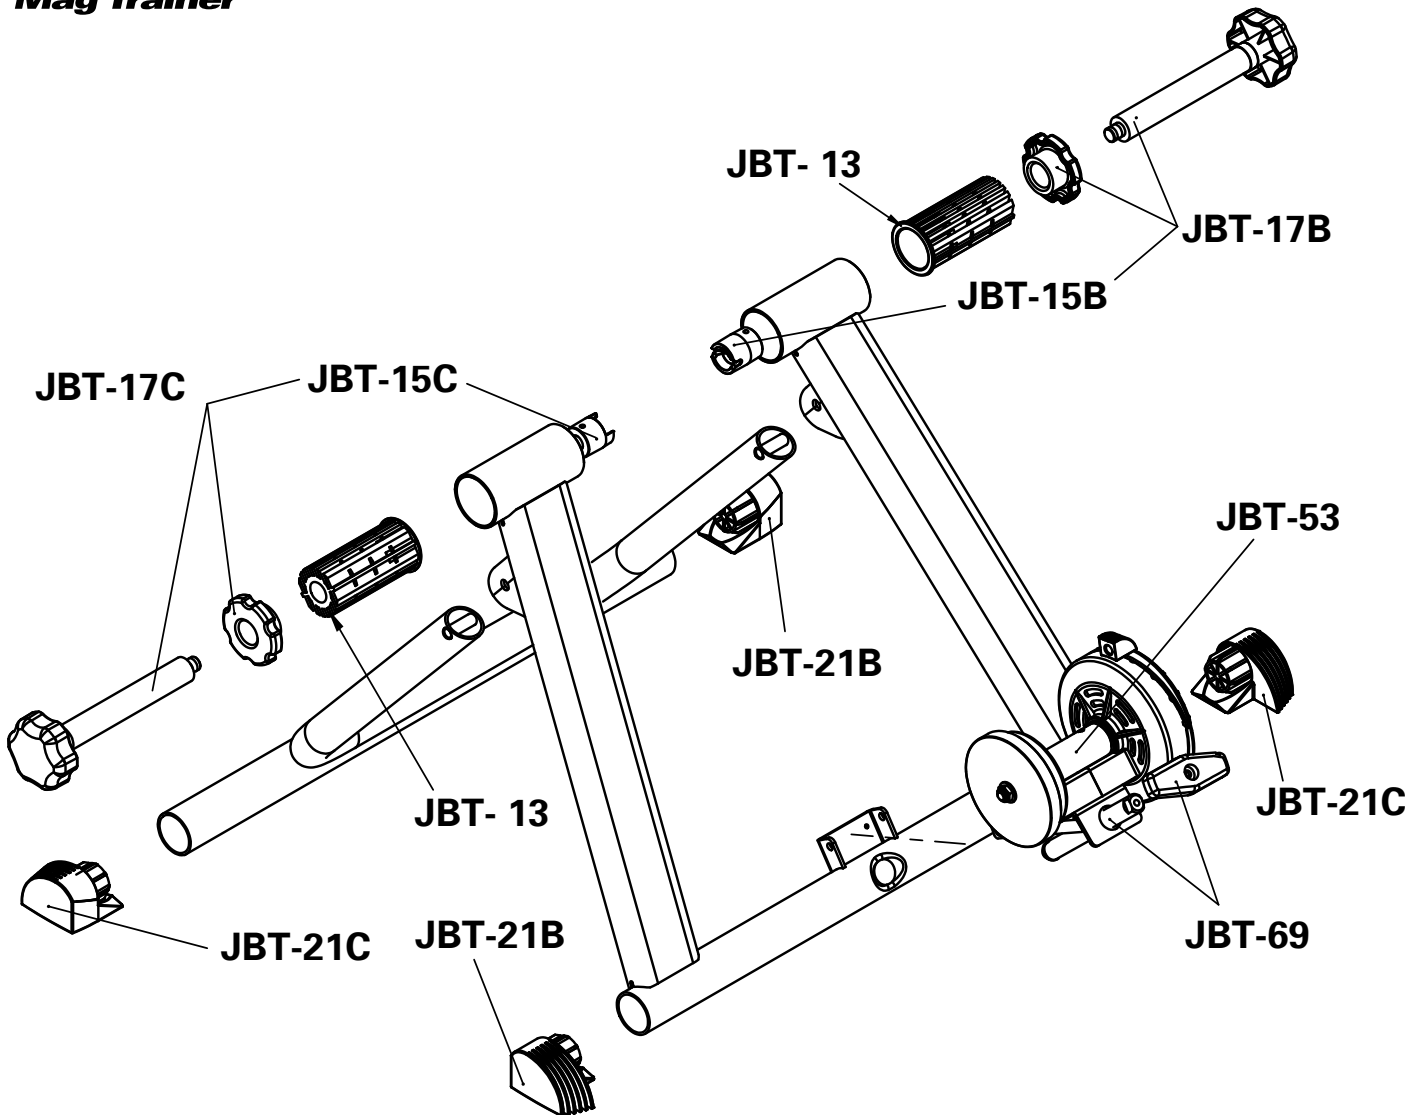

M1 - TRAINER PARTS	
ITEM CODE	DESCRIPTION
JBT-13	JB Frame Bushing For Trainer - Threaded For adjustment Bolt
JBT-15B	JB Axle support cup Drive Side
JBT-15C	JB Axle support cup Non-Drive-Side
JBT-17B	JB Axle bolt With Knob And Axle Support Cup Drive Side
JBT-17C	JB Axle bolt With Knob And Axle Support Cup Non-Drive-Side
JBT-21B	JB Foot For Trainer Base - Finned Design (LH)
JBT-21C	JB Foot For Trainer Base - Finned Design (RH)
JBT-22	JB Skewer For Trainer (not Pictured)
JBT-53	JB Resistance unit assembly (M1 Mag)
JBT-69	JB Resistance unit adjustment Bolt w' Lock nut and knob (Fluid/Mag)