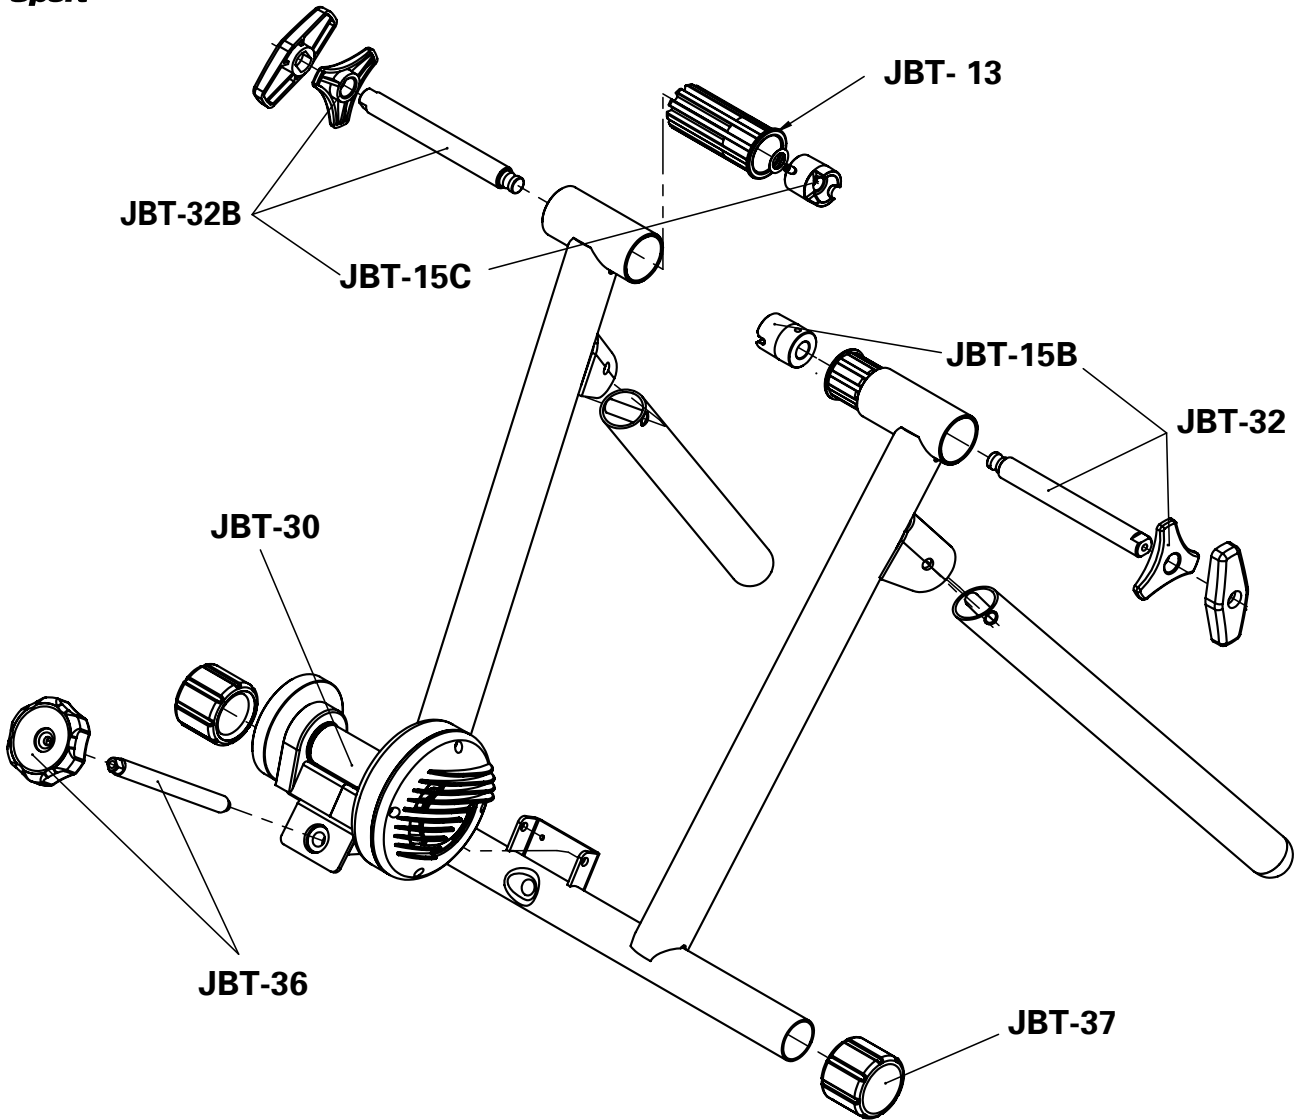

Z1-PRO FLUID - TRAINER PARTS

ITEM CODE	DESCRIPTION
JBT-70	JB SQR Lever - Black Nylon
JBT-71	JB SQR Linch Pin - Shaft Locking Pin With Spring Retainer
JBT-72	JB SQR Shoulder head bolt – Spiral Slot Bolt
JBT-73	JB SQR Lever Assembly With Barrel nut, Shoulder Head Bolt, Linch Pin & SQR lever
JBT-74	JB Threaded Adjustment Bolt Assembly With Locking Ring – Non Drive Side
JBT-21B	JB Foot For Trainer Base - Finned Design (LH)
JBT-21C	JB Foot For Trainer Base - Finned Design (RH)
JBT-22	JB Skewer For Trainer (not Pictured)
JBT-45B	JB Z1-Pro resistance unit assembly (Z1-Pro Fluid)
JBT-69	JB Resistance unit adjustment Bolt w' Lock nut and knob (Fluid/Mag)

M5-PRO - TRAINER PARTS	
ITEM CODE	DESCRIPTION
JBT-70	JB SQR Lever - Black Nylon
JBT-71	JB SQR Linch Pin - Shaft Locking Pin With Spring Retainer
JBT-72	JB SQR Shoulder head bolt – Spiral Slot Bolt
JBT-73	JB SQR Lever Assembly With Barrel nut, Shoulder Head Bolt, Linch Pin & SQR lever
JBT-74	JB Threaded Adjustment Bolt Assembly With Locking Ring – Non Drive Side
JBT-21B	JB Foot For Trainer Base - Finned Design (LH)
JBT-21C	JB Foot For Trainer Base - Finned Design (RH)
JBT-22	JB Skewer For Trainer (not Pictured)
JBT-27	JB Remote Lever For MagPro With Cable
JBT-54	JB Resistance unit assembly (M1 Pro & M5 Pro)
JBT-67	M1 Pro Thumb Shift Levers
JBT-69	JB Resistance unit adjustment Bolt w' Lock nut and knob (Fluid/Mag)

M1 - TRAINER PARTS	
ITEM CODE	DESCRIPTION
JBT-13	JB Frame Bushing For Trainer - Threaded For adjustment Bolt
JBT-15B	JB Axle support cup Drive Side
JBT-15C	JB Axle support cup Non-Drive-Side
JBT-17B	JB Axle bolt With Knob And Axle Support Cup Drive Side
JBT-17C	JB Axle bolt With Knob And Axle Support Cup Non-Drive-Side
JBT-21B	JB Foot For Trainer Base - Finned Design (LH)
JBT-21C	JB Foot For Trainer Base - Finned Design (RH)
JBT-22	JB Skewer For Trainer (not Pictured)
JBT-53	JB Resistance unit assembly (M1 Mag)
JBT-69	JB Resistance unit adjustment Bolt w' Lock nut and knob (Fluid/Mag)