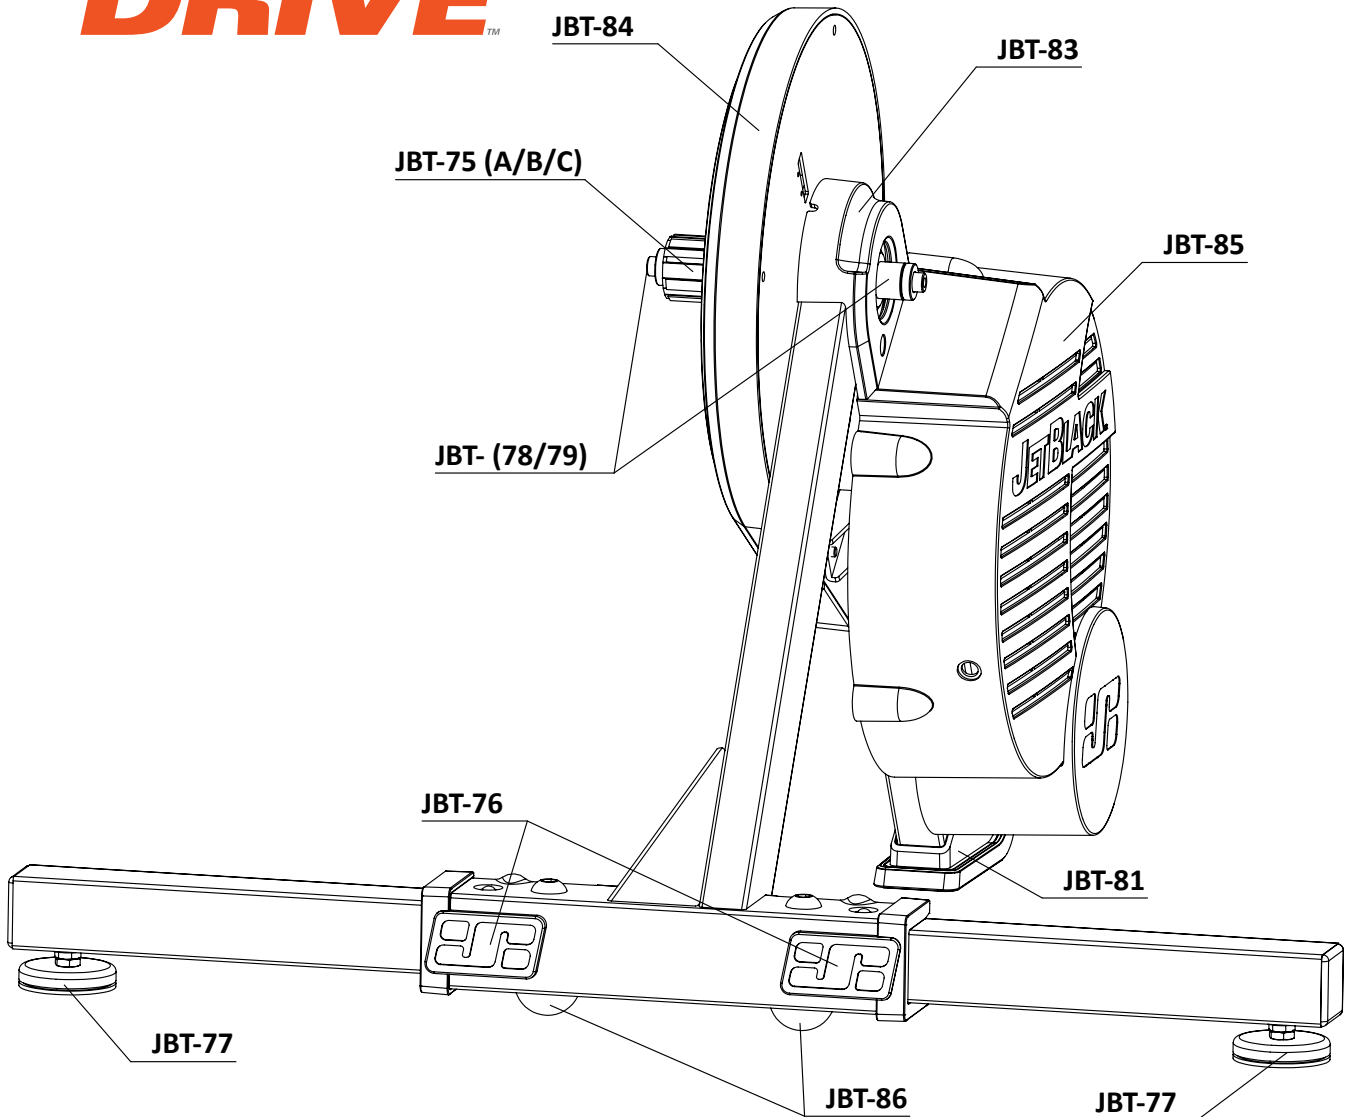

TRAINER PARTS

VERSION: 201501

TRAINER PARTS MATRIX

ITEM CODE	DESCRIPTION	WhisperDRIVE	Z1-Pro	M5-Pro	M5	S1
JBT-75A	JB WhisperDRIVE Freehub body - Shimano / SRAM w' 10 speed Spacer	●				
JBT-75B	JB WhisperDRIVE Freehub body - Campagnolo 9 / 10 / 11 speed	●				
JBT-75C	JB WhisperDRIVE Freehub body - XD Driver for SRAM 11 Speed MTB Cassette	●				
JBT-76	JB WhisperDRIVE Folding Leg Shim	●				
JBT-77	JB WhisperDRIVE Adjustable Foot	●				
JBT-78	JB WhisperDRIVE QR130 / 135mm Axle Assembly - (end caps spacer + skewer)	●				
JBT-79	JB WhisperDRIVE 12x142mm Conversion Kit - (axle end caps L+R)	●				
JBT-80	JB WhisperDRIVE SunRace Resistance Shifter Assembly - (Shifter & Cable)	●				
JBT-81	JB WhisperDRIVE Rear Foot	●				
JBT-82	JB WhisperDRIVE Drive Belt	●				
JBT-83	JB WhisperDRIVE Drive Side Axle Housing	●				
JBT-84	JB WhisperDRIVE Drive Side Housing	●				
JBT-85	JB WhisperDRIVE Non Drive Side Housing	●				
JBT-86	JB WhisperDRIVE Leg Pivot Nut Cap	●				
JBT-69	JB Resistance unit adjustment Bolt w' Lock nut and knob (Fluid/Mag)		●	●		
JBT-45B	JB Z1-Pro resistance unit assembly (Z1-Pro Fluid)		●			
JBT-70	JB SQR Lever - Black Nylon		●	●		
JBT-71	JB SQR Linch Pin - Shaft Locking Pin With Spring Retainer		●	●		
JBT-72	JB SQR Shoulder Head Bolt – Spiral Slot Bolt		●	●		
JBT-73	JB SQR Lever Assembly With Barrel Nut, Shoulder Head Bolt, Linch Pin & SQR lever		●	●		
JBT-74	JB Threaded Adjustment Bolt Assembly With Locking Ring – Non Drive Side		●	●		
JBT-13	JB Frame Bushing For Trainer - Threaded For adjustment Bolt				●	
JBT-15B	JB Axle support cup Drive Side				●	●
JBT-15C	JB Axle support cup Non-Drive-Side				●	●
JBT-17B	JB Axle bolt With Knob And Axle Support Cup Drive Side				●	
JBT-17C	JB Axle bolt With Knob And Axle Support Cup Non-Drive-Side				●	
JBT-17D	JB Axle Bolt With SRS Lever And Axle Support Cup Non-Drive					
JBT-21B	JB Foot For Trainer Base - Finned Design (LH)		●	●	●	
JBT-21C	JB Foot For Trainer Base - Finned Design (RH)		●	●	●	
JBT-22	JB Skewer For Trainer		●	●	●	●
JBT-27	JB Remote Lever For MagPro With Cable			●		
JBT-30	JB Resistance unit assembly (S1 Sport)					●
JBT-32	JB Axle bolt With Axle Support Cup - Drive-Side (S1 Sport)					●
JBT-32B	JB Axle bolt With Axle Support CUP - Non-Drive-Side (S1 Sport)					●
JBT-35	JB Frame bushing (S1 Sport)					●
JBT-36	JB Resistance Unit Adjustment Bolt With Knob (S1 Sport)					●
JBT-37	JB Foot For Trainer Base (S1 Sport)					●
JBT-53	JB Resistance unit assembly (M5)				●	
JBT-54	JB Resistance unit assembly (M5 Pro)			●		
JBT-67	MagPro Thumb Shift Lever			●		